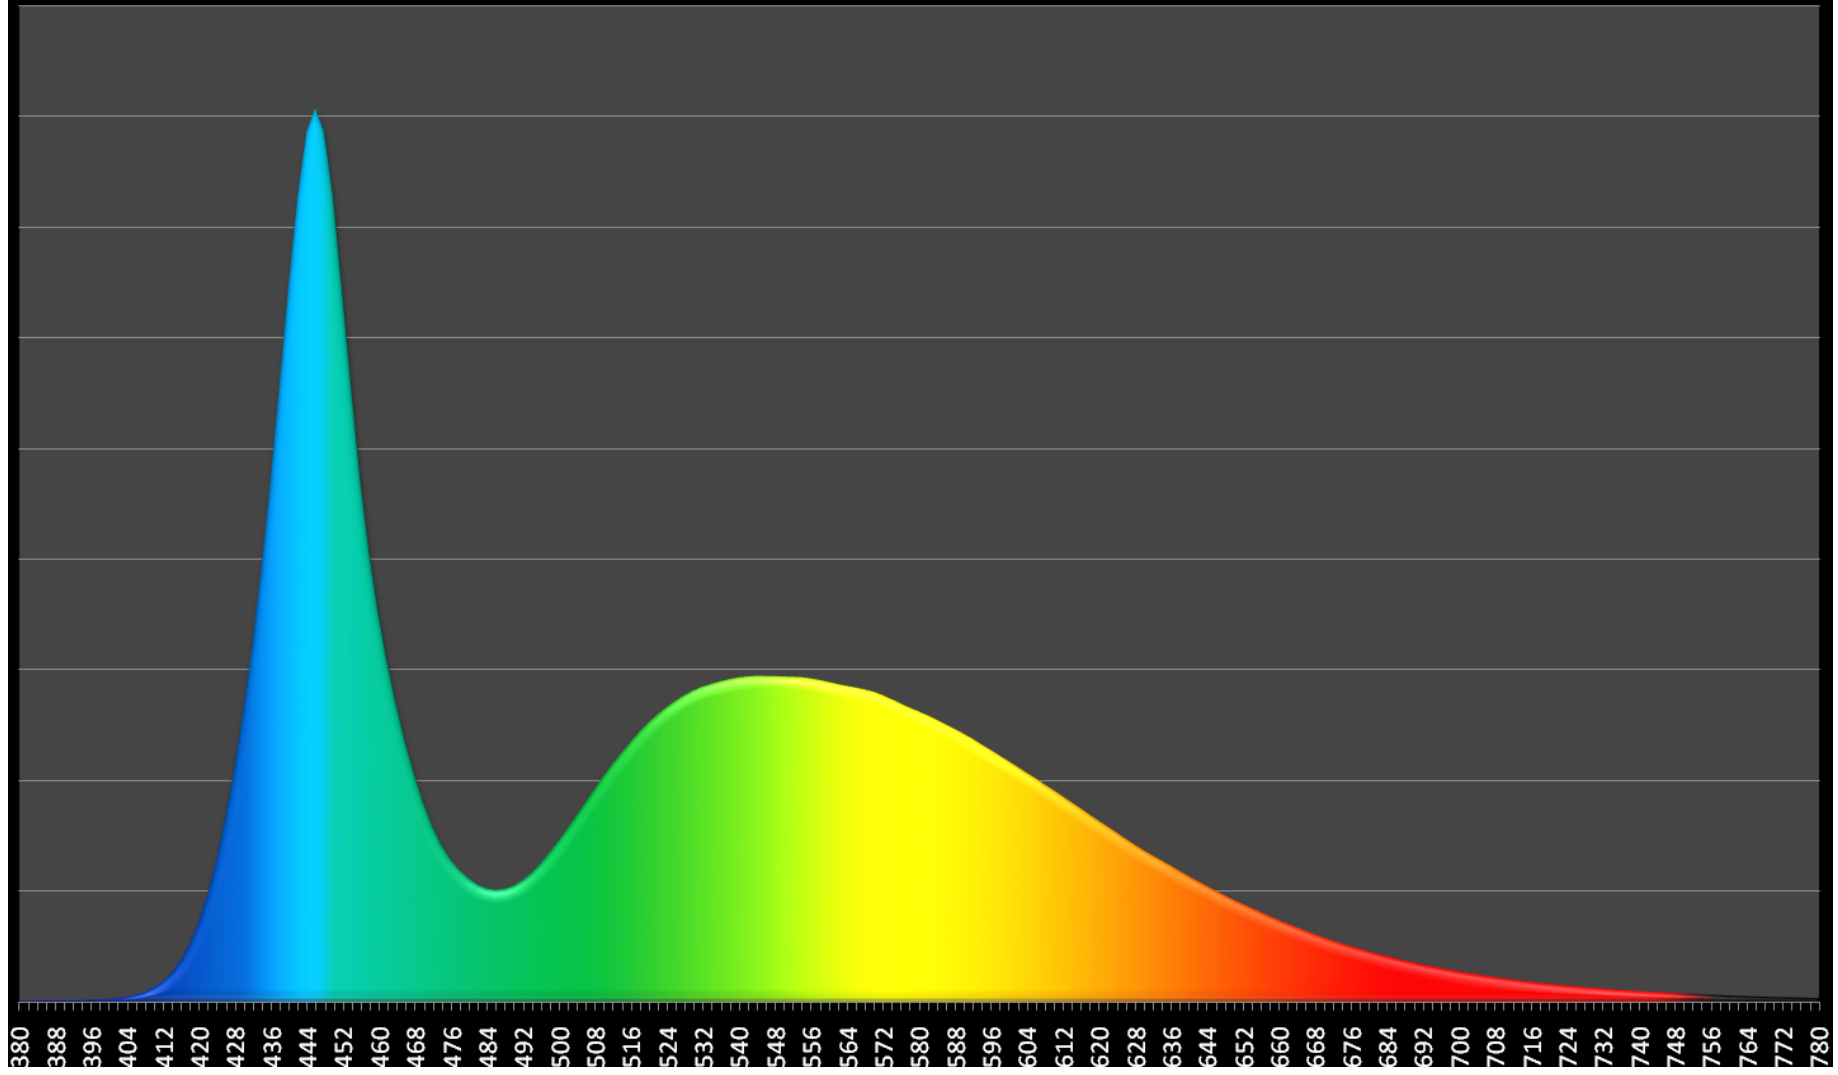

Spectrum of Marine White LED

Spectrum of Reef Blue LED

Spectrum of Natural Daylight LED