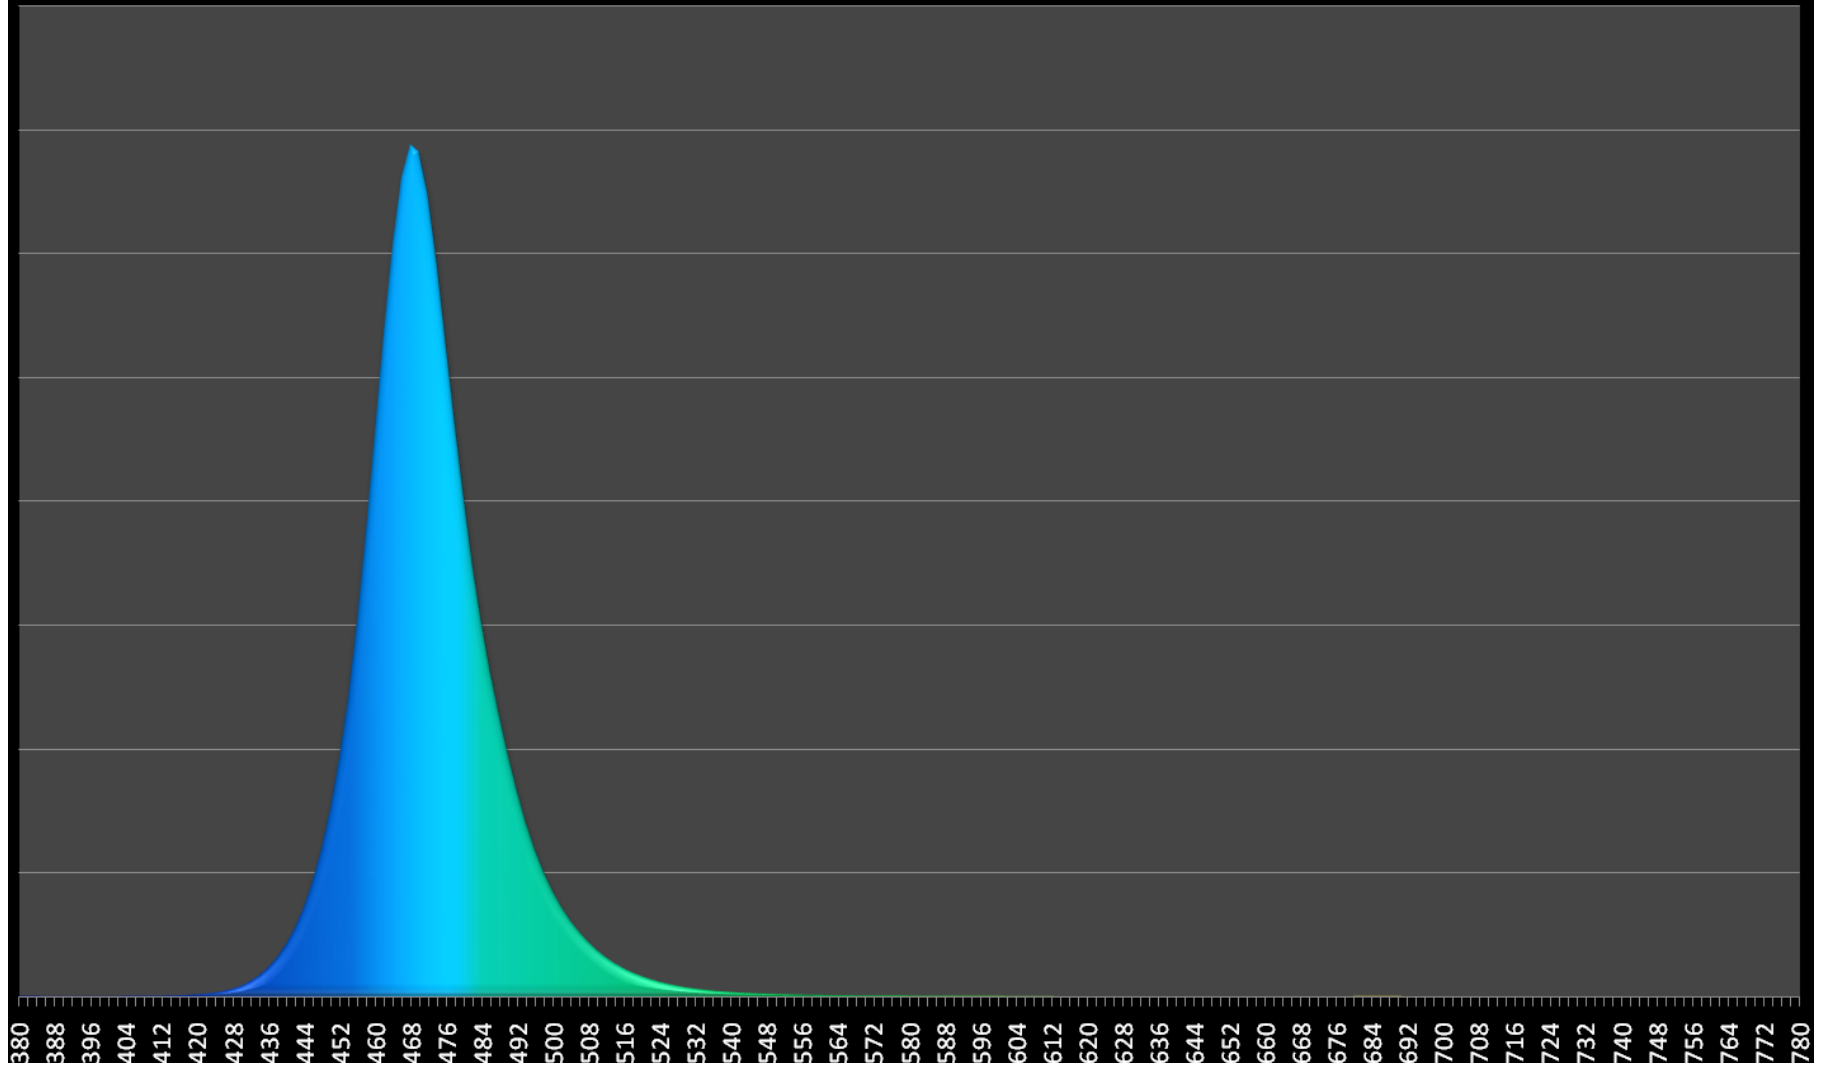

Spectrum of Marine White LED

Spectrum of Reef Blue LED

Spectrum of Natural Daylight LED